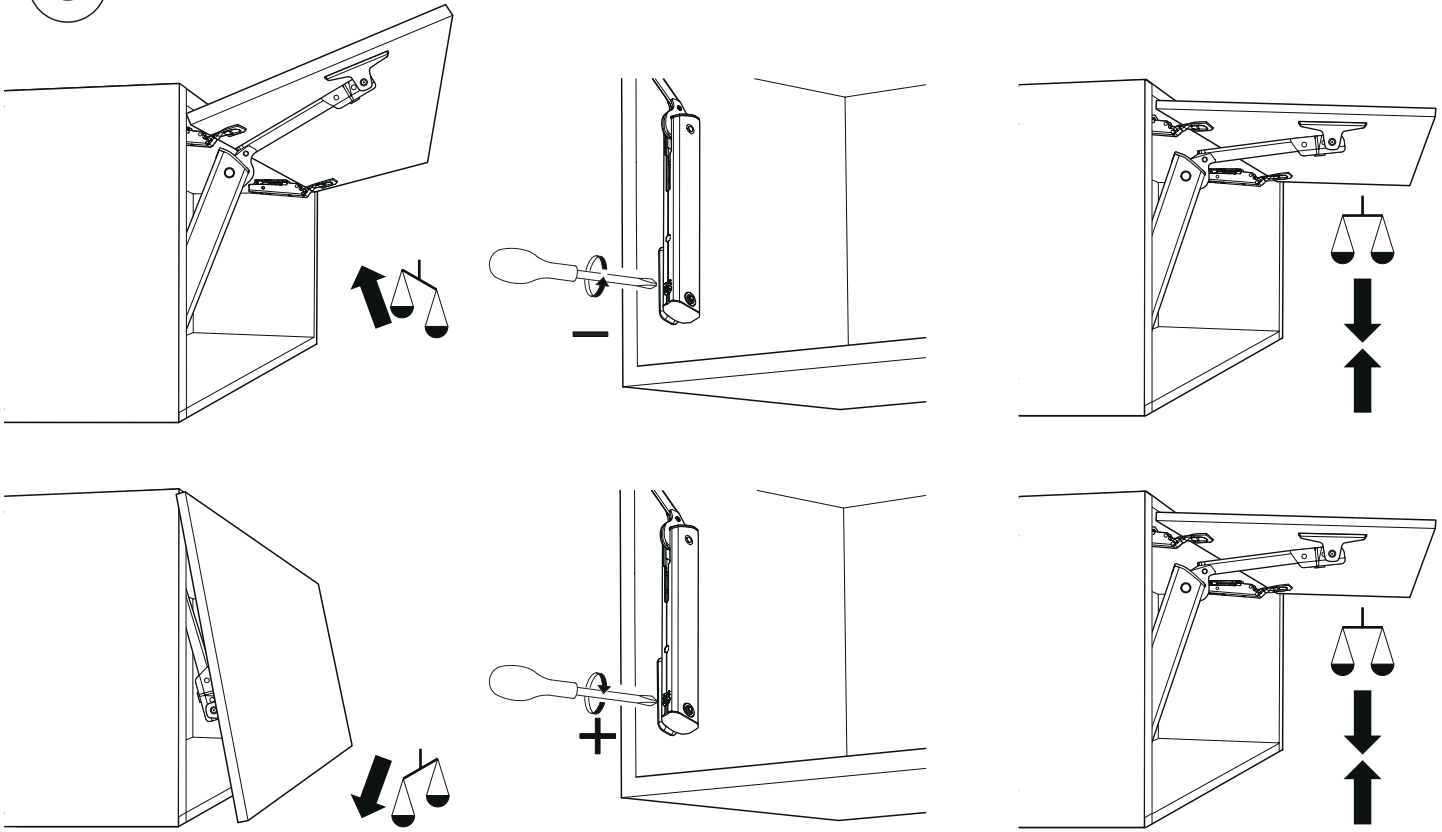

# PODNOŠNIK HK XS

**1**

GO- 40/45/50/60 1x  
GO- 80/90 2x (L/P)

**2**

GO- 40/45/50/60 1x  
GO- 80/90 2x (L/P)

**3**

**4**

5

GO- 40/45/50/60	1x	1x	4x
GO- 80/90	2x	2x	8x
			
GO- 40/45/50/60			1x
GO- 80/90			2x