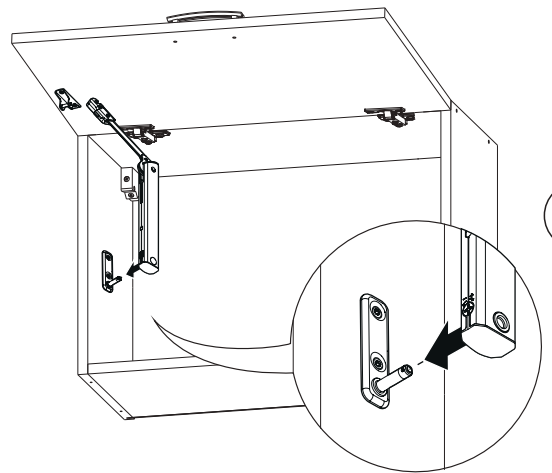

# PODNOŠNIK HK XS

**1**

GO- 40/45/50/60 1x  
GO- 80/90 2x (L/P)

**2**

GO- 40/45/50/60 1x  
GO- 80/90 2x (L/P)

**3**

**4**

5

GO- 40/45/50/60	1x	1x	4x
GO- 80/90	2x	2x	8x
			
GO- 40/45/50/60			1x
GO- 80/90			2x