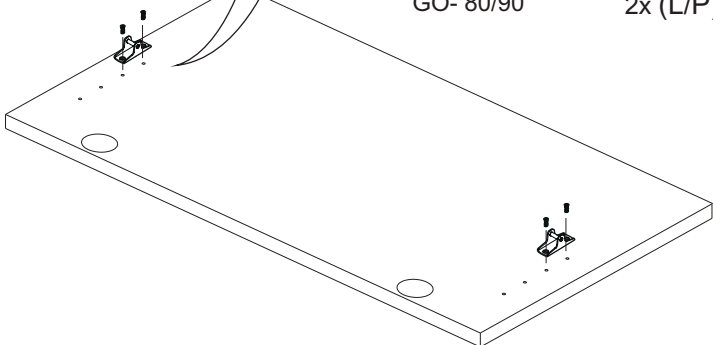

# PODNOŠNIK HK XS

**1**

GO- 40/45/50/60 1x  
GO- 80/90 2x (L/P)

**2**

GO- 40/45/50/60 1x  
GO- 80/90 2x (L/P)

**3**

**4**

5

GO- 40/45/50/60	1x	1x	4x
GO- 80/90	2x	2x	8x
			
GO- 40/45/50/60			1x
GO- 80/90			2x