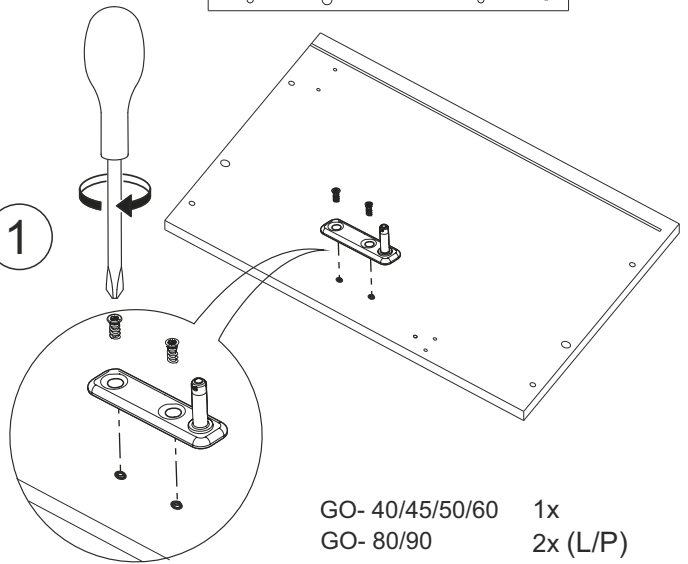

PODNOŚNIK GAZOWY

GO- 40/45/50/60 1x
GO- 80/90 2x (L/P)

GO- 40/45/50/60 1x
GO- 80/90 2x (L/P)

GO- 40/45/50/60	1x	1x	2x	5x
GO- 80/90	2x	2x	4x	10x
				

GO- 40/45/50/60 1x
GO- 80/90 2x

PODNOŠENIK HK XS

1

GO- 40/45/50/60 1x
GO- 80/90 2x (L/P)

2

GO- 40/45/50/60 1x
GO- 80/90 2x (L/P)

3

4

5

GO- 40/45/50/60	1x	1x	4x
GO- 80/90	2x	2x	8x
			
GO- 40/45/50/60			1x
GO- 80/90			2x