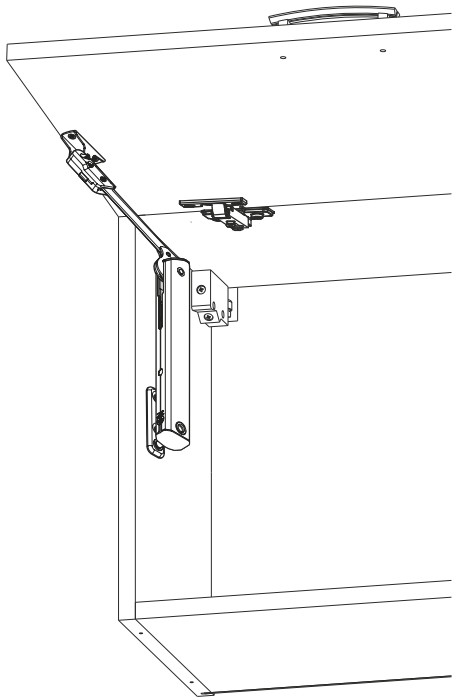

PODNOŚNIK GAZOWY

GO- 40/45/50/60 1x
GO- 80/90 2x (L/P)

GO- 40/45/50/60 1x
GO- 80/90 2x (L/P)

GO- 40/45/50/60	1x	1x	2x	5x
GO- 80/90	2x	2x	4x	10x
				

GO- 40/45/50/60 1x
GO- 80/90 2x

PODNOŠENIK HK XS

1

GO- 40/45/50/60 1x
GO- 80/90 2x (L/P)

2

GO- 40/45/50/60 1x
GO- 80/90 2x (L/P)

3

4

5

GO- 40/45/50/60	1x	1x	4x
GO- 80/90	2x	2x	8x
			
GO- 40/45/50/60			1x
GO- 80/90			2x