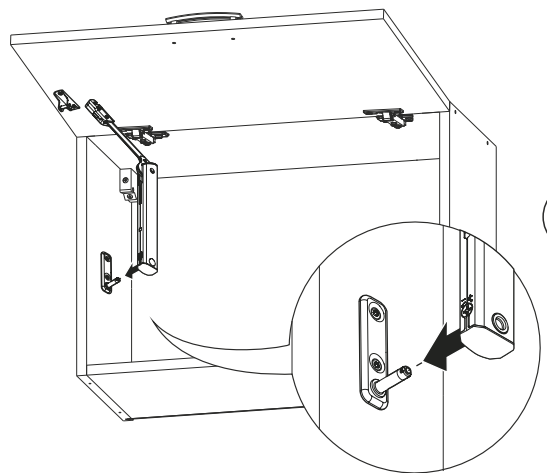

PODNOŚNIK GAZOWY

GO- 40/45/50/60 1x
GO- 80/90 2x (L/P)

GO- 40/45/50/60 1x
GO- 80/90 2x (L/P)

GO- 40/45/50/60	1x	1x	2x	5x
GO- 80/90	2x	2x	4x	10x
				

GO- 40/45/50/60 1x
GO- 80/90 2x

PODNOŠENIK HK XS

1

GO- 40/45/50/60 1x
GO- 80/90 2x (L/P)

2

GO- 40/45/50/60 1x
GO- 80/90 2x (L/P)

3

4

5

GO- 40/45/50/60	1x	1x	4x
GO- 80/90	2x	2x	8x
			
GO- 40/45/50/60			1x
GO- 80/90			2x