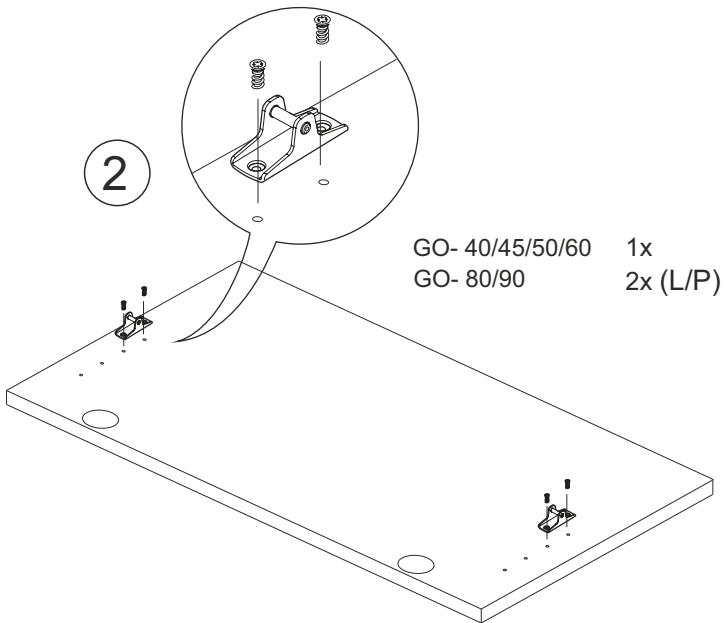

PODNOŚNIK GAZOWY

GO- 40/45/50/60 1x
GO- 80/90 2x (L/P)

GO- 40/45/50/60 1x
GO- 80/90 2x (L/P)

GO- 40/45/50/60	1x	1x	2x	5x
GO- 80/90	2x	2x	4x	10x
				

GO- 40/45/50/60 1x
GO- 80/90 2x

PODNOŠENIK HK XS

1

GO- 40/45/50/60 1x
GO- 80/90 2x (L/P)

2

GO- 40/45/50/60 1x
GO- 80/90 2x (L/P)

3

4

5

GO- 40/45/50/60	1x	1x	4x
GO- 80/90	2x	2x	8x
			
GO- 40/45/50/60			1x
GO- 80/90			2x