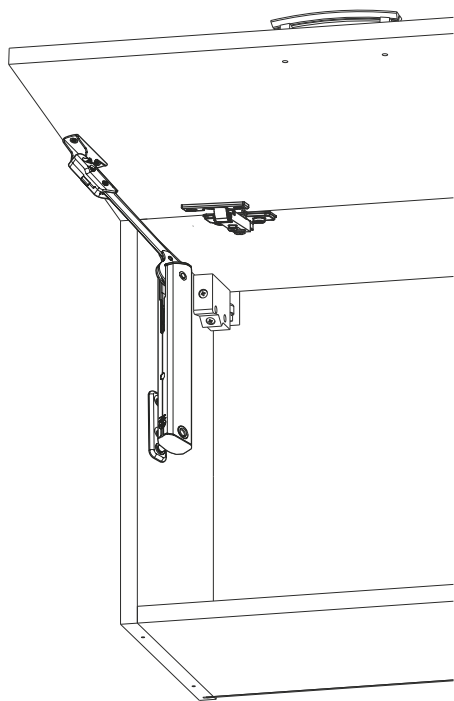

# PODNOŚNIK GAZOWY

GO- 40/45/50/60 1x  
GO- 80/90 2x (L/P)

GO- 40/45/50/60 1x  
GO- 80/90 2x (L/P)

GO- 40/45/50/60	1x	1x	2x	5x
GO- 80/90	2x	2x	4x	10x
				

GO- 40/45/50/60 1x  
GO- 80/90 2x

# PODNOŠENIK HK XS

1

GO- 40/45/50/60 1x  
GO- 80/90 2x (L/P)

2

GO- 40/45/50/60 1x  
GO- 80/90 2x (L/P)

3

4

5