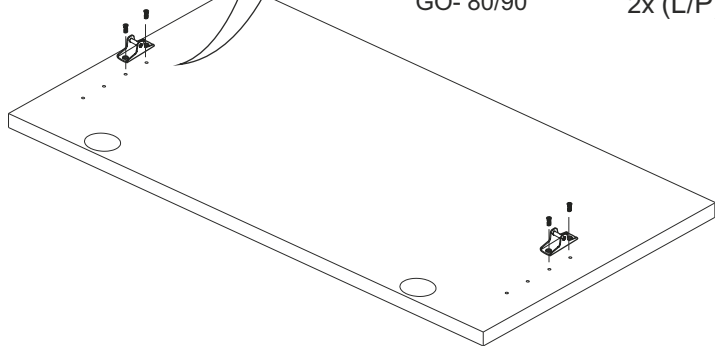

# PODNOŠENIK HK XS

1

GO- 40/45/50/60 1x  
GO- 80/90 2x (L/P)

2

GO- 40/45/50/60 1x  
GO- 80/90 2x (L/P)

3

4

5

GO- 40/45/50/60	1x	1x	4x
GO- 80/90	2x	2x	8x
			
GO- 40/45/50/60			1x
GO- 80/90			2x