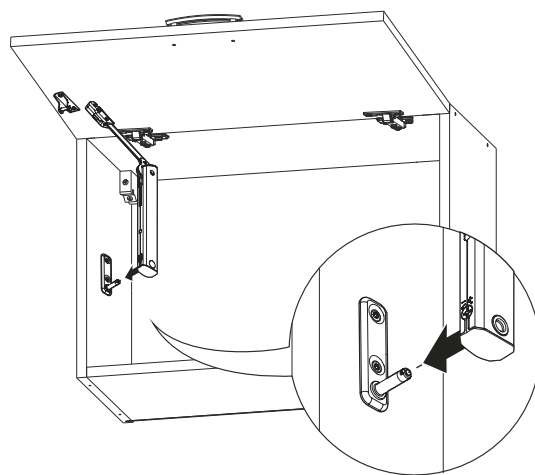

# PODNOŠENIK HK XS

1

GO- 40/45/50/60 1x  
GO- 80/90 2x (L/P)

2

GO- 40/45/50/60 1x  
GO- 80/90 2x (L/P)

3

4

5

GO- 40/45/50/60	1x	1x	4x
GO- 80/90	2x	2x	8x
			
GO- 40/45/50/60			1x
GO- 80/90			2x