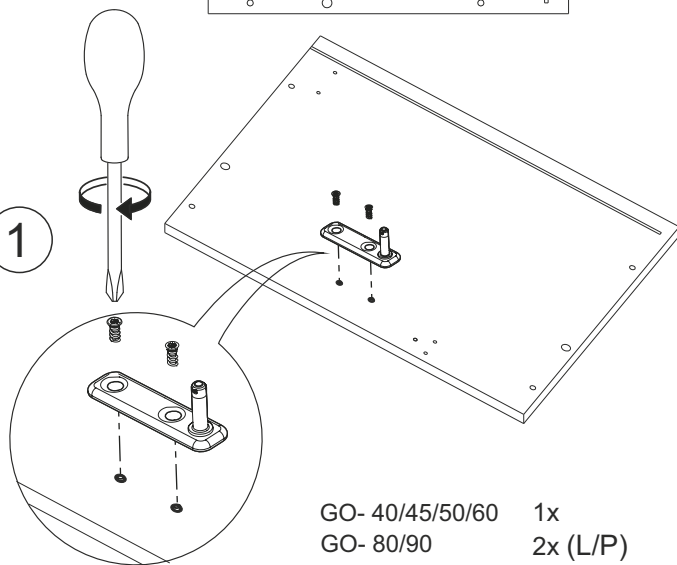

# PODNOŚNIK GAZOWY

GO- 40/45/50/60 1x  
GO- 80/90 2x (L/P)

GO- 40/45/50/60 1x  
GO- 80/90 2x (L/P)

GO- 40/45/50/60	1x	1x	2x	5x
GO- 80/90	2x	2x	4x	10x
				

GO- 40/45/50/60 1x  
GO- 80/90 2x

# PODNOŠENIK HK XS

1

GO- 40/45/50/60 1x  
GO- 80/90 2x (L/P)

2

GO- 40/45/50/60 1x  
GO- 80/90 2x (L/P)

3

4

5