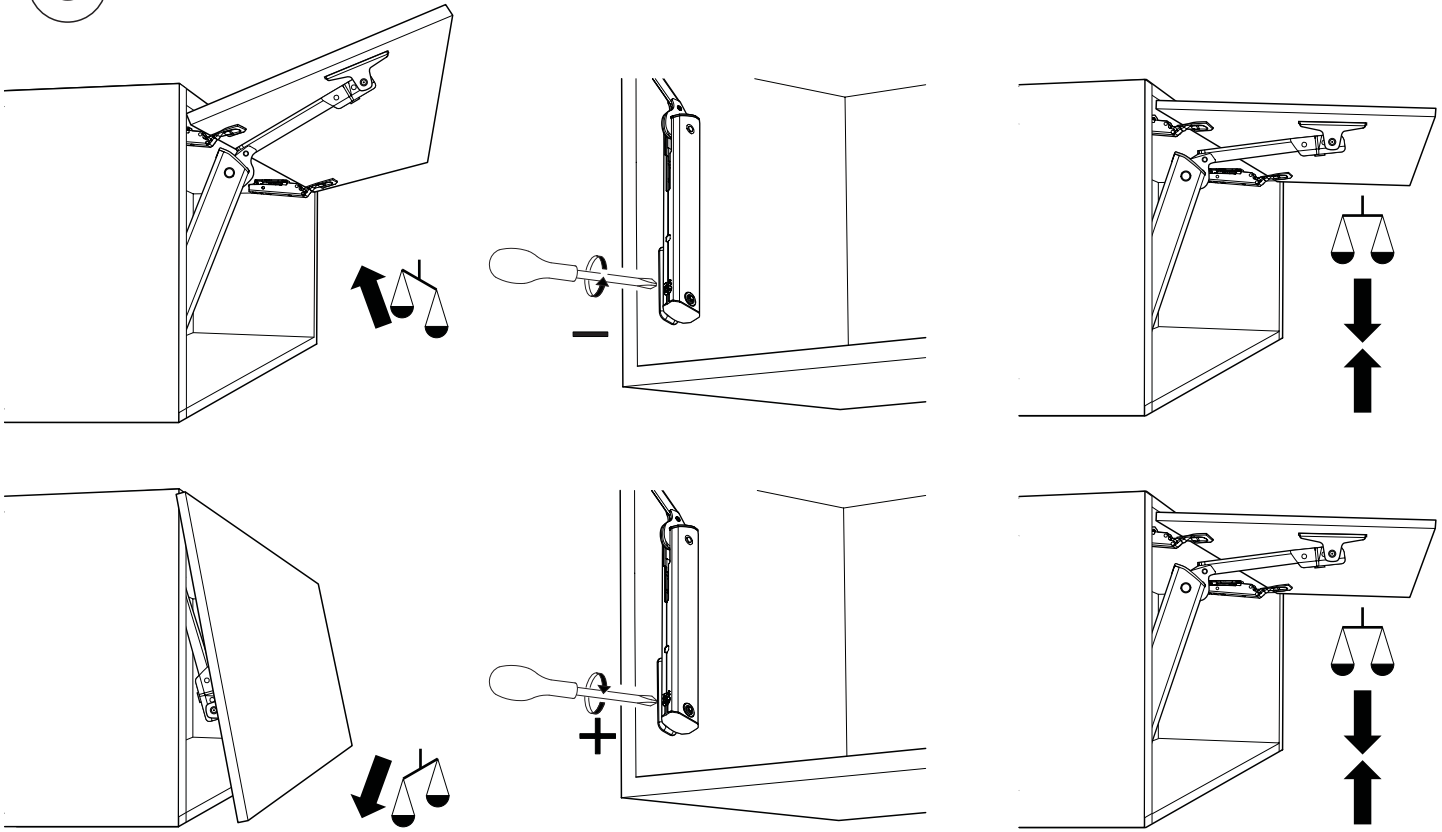

PODNOŠNIK HK XS

1

GO- 40/45/50/60 1x
GO- 80/90 2x (L/P)

2

GO- 40/45/50/60 1x
GO- 80/90 2x (L/P)

3

4

5

GO- 40/45/50/60	1x	1x	4x
GO- 80/90	2x	2x	8x
			
GO- 40/45/50/60	1x		
GO- 80/90	2x		
	