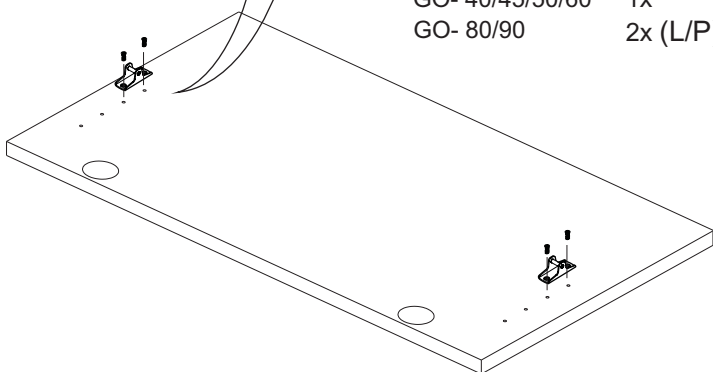

PODNOŠNIK HK XS

1

GO- 40/45/50/60 1x
GO- 80/90 2x (L/P)

2

GO- 40/45/50/60 1x
GO- 80/90 2x (L/P)

3

4

5

GO- 40/45/50/60	1x	1x	4x
GO- 80/90	2x	2x	8x
			
GO- 40/45/50/60	1x		
GO- 80/90	2x		
	