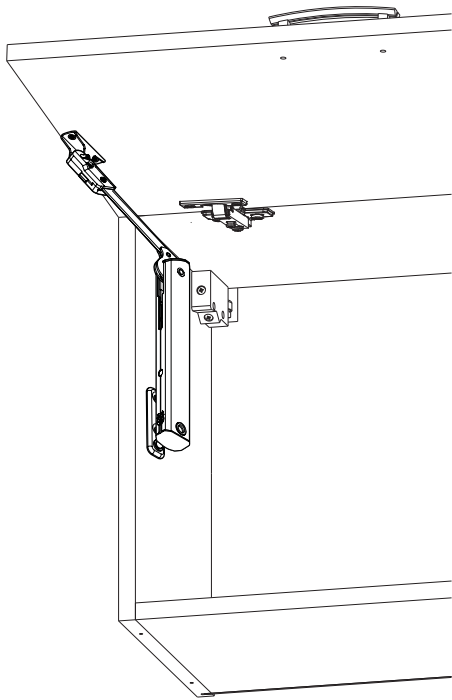

PODNOŠNIK HK XS

1

GO- 40/45/50/60 1x
GO- 80/90 2x (L/P)

2

GO- 40/45/50/60 1x
GO- 80/90 2x (L/P)

3

4

5

GO- 40/45/50/60	1x	1x	4x
GO- 80/90	2x	2x	8x
			
GO- 40/45/50/60	1x		
GO- 80/90	2x		
	