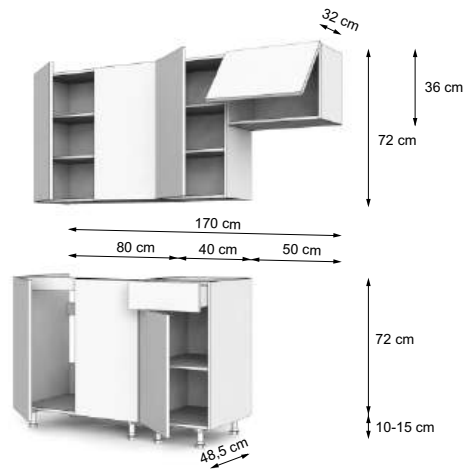

■ SAMPLE KITCHEN SETS 170

Z1

carcass: white
front: TAFLA
cashmere
worktop: evoke oak

Z2

carcass: white
front: RYFLA cashmere/
TAFLA cashmere
worktop: evoke oak

Z8

carcass: evoke oak
front: RYFLA black/
TAFLA black
worktop: evoke oak

Z5

carcass: evoke oak
front: TAFLA
evoke oak/black
worktop: district dark

Z9

carcass: evoke oak
front: RYFLA black/
TAFLA evoke oak
worktop: district dark

Z6

carcass: evoke oak
front: TAFLA
evoke oak
worktop: evoke oak

Z10

carcass: evoke oak
front: RYFLA cashmere/
TAFLA evoke oak
worktop: district dark

Z7

carcass: evoke oak
front: TAFLA
cashmere/evoke oak
worktop: district dark

Z11

carcass:
white/evoke oak
front: TAFLA B
white glossy/artisan oak
worktop: district dark