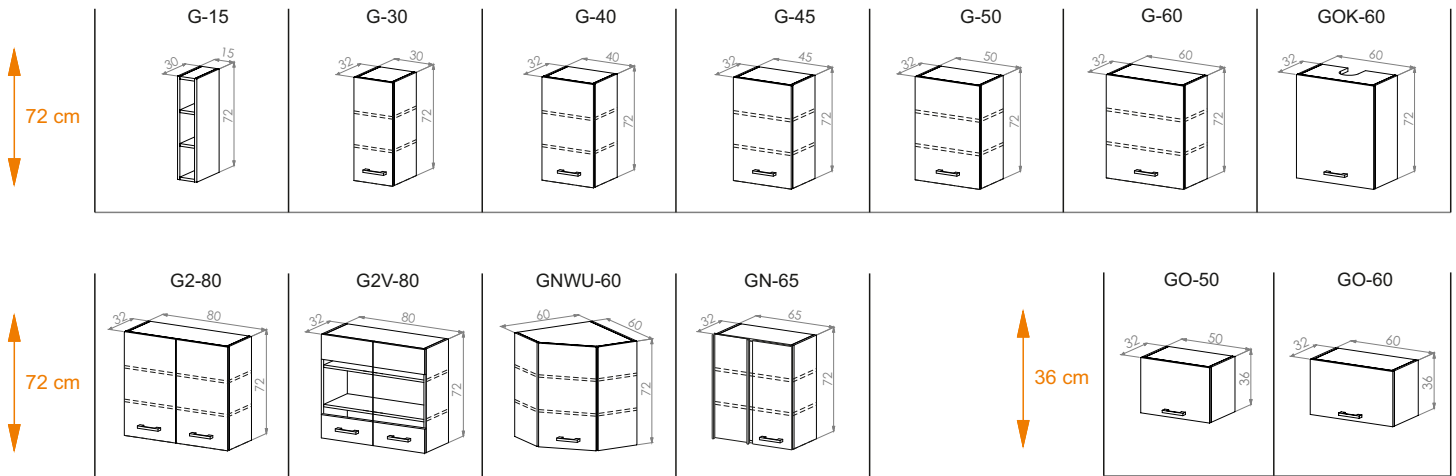

Super Slim
- metal 13 mm thick drawer sides,
HÄFELE sliders with soft-close mechanism.
Partial extension.

GTV Modern Box
with a soft-close mechanism.
Full extension.

Tandem box made of laminated furniture board, HÄFELE sliders with soft-close mechanism. Partial extension.

■ WALL CABINETS

All dimensions are provided in centimeters.

■ BASE CABINETS

■ VERTICAL FILLER

Designed to cover the visible space between the base cabinet and the wall.

■ PLINTH

Plinths are available in two heights: 10 cm and 15 cm.