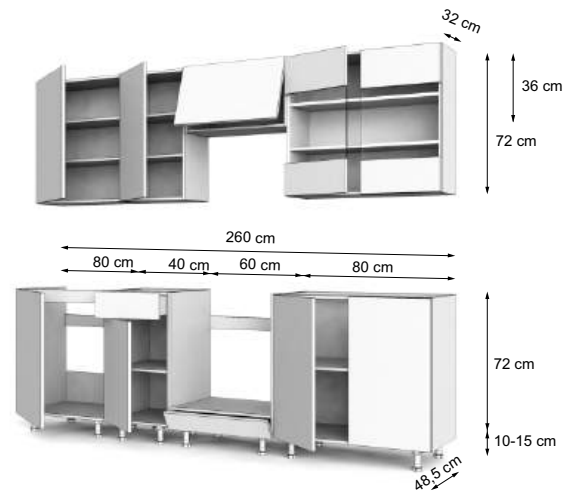

Z2

carcass: white
front: RYFLA cashmere/
TAFLA cashmere
worktop: evoke oak