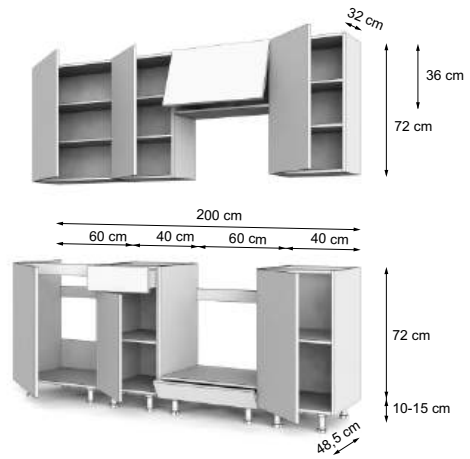

■ SAMPLE KITCHEN SETS 200

Z1

carcass: white
front: TAFLA
cashmere
worktop: evoke oak

Z2

carcass: white
front: RYFLA cashmere/
TAFLA cashmere
worktop: evoke oak

Z8

carcass: evoke oak
front: RYFLA black/
TAFLA black
worktop: evoke oak

Z5

carcass: evoke oak
front: TAFLA
evoke oak/black
worktop: district dark

Z9

carcass: evoke oak
front: RYFLA black/
TAFLA evoke oak
worktop: district dark

Z6

carcass: evoke oak
front: TAFLA
evoke oak
worktop: evoke oak

Z10

carcass: evoke oak
front: RYFLA cashmere/
TAFLA evoke oak
worktop: district dark

Z7

carcass: evoke oak
front: TAFLA
cashmere/evoke oak
worktop: district dark

Z11

carcass:
white/evoke oak
front: TAFLA B
white glossy/artisan oak
worktop: district dark