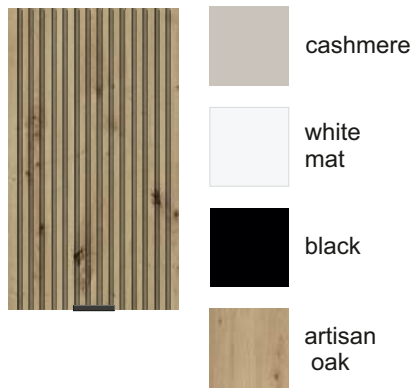

FRONTS

TAFLA

laminated chipboard 16 mm

MDF 18 mm acrylic

CARCASS

Carcasses are made of 16 mm thick laminated chipboard, available in two colors.

TAFLA B

MDF 19 mm acrylic

TAFLA L

MDF 18 mm PCV

WORKTOPS

Countertops with a thickness of 38 mm are available in widths to match each cabinet and in lengths of 100, 120, 140, 160, 180, 200, 220, 240, and 260 cm. Countertop for islands: 123.6 x 94 cm.

WORKTOP CORNER connection strip

RYFLA

MDF 18 mm PCV

LONDON

MDF 19 mm lacquer

DRAWERS

white

evoke oak