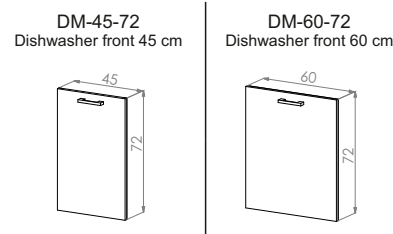

Super Slim
- metal 13 mm thick drawer sides,
HÄFELE sliders with soft-close mechanism.
Partial extension.

GTV Modern Box
with a soft-close mechanism.
Full extension.

Tandem box made of laminated furniture board, HÄFELE sliders with soft-close mechanism. Partial extension.

■ WALL CABINETS

All dimensions are provided in centimeters.

■ BASE CABINETS

■ VERTICAL FILLER

Designed to cover the visible space between the base cabinet and the wall.

■ PLINTH

Plinths are available in two heights: 10 cm and 15 cm.