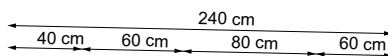

■ SAMPLE CORNER KITCHEN SETS

Z1
carcass: white
front: TAFLA
cashmere
worktop: evoke oak