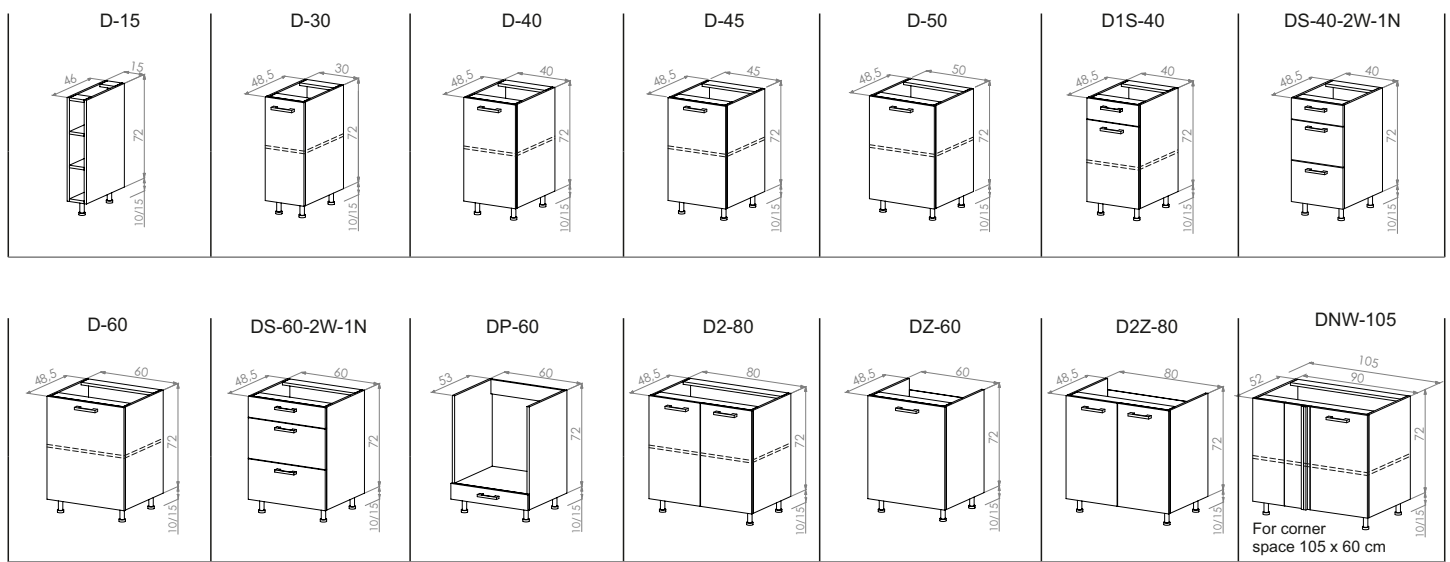

Super Slim
- metal 13 mm thick drawer sides,
HÄFELE sliders with soft-close mechanism.
Partial extension.

GTV Modern Box
with a soft-close mechanism.
Full extension.

Tandem box made of laminated furniture board, HÄFELE sliders with soft-close mechanism. Partial extension.

■ WALL CABINETS

All dimensions are provided in centimeters.

■ BASE CABINETS

■ VERTICAL FILLER

Designed to cover the visible space between the base cabinet and the wall.

■ PLINTH

Plinths are available in two heights: 10 cm and 15 cm.