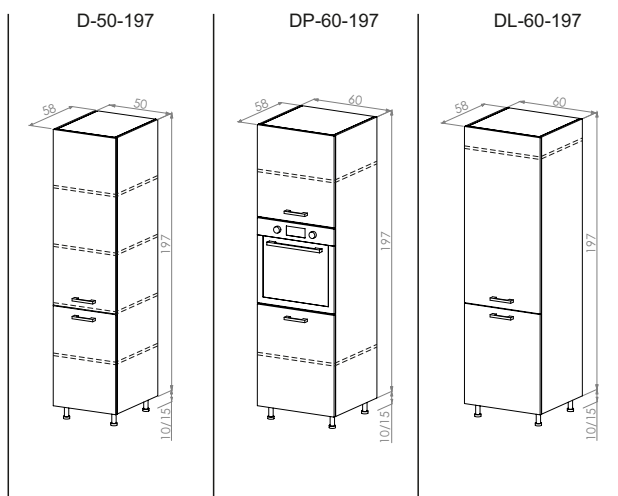

■ WALL CABINETS

All dimensions are provided in centimeters.

■ BASE CABINETS

■ VERTICAL FILLER

Designed to cover the visible space between the base cabinet and the wall.

■ PLINTH

Plinths are available in two heights: 10 cm and 15 cm.