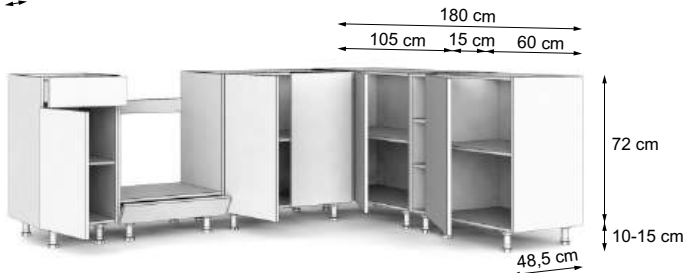

■ SAMPLE CORNER KITCHEN SETS

Z1
carcass: white
front: TAFLA
cashmere
worktop: evoke oak