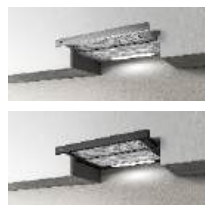

Under-Cabinet Extractor Hood **ELITE**
Finish: stainless steel, black
Width: 60 cm
LED lighting
Mechanical power adjustment
Operating modes: recirculation (filter) or extraction (venting)